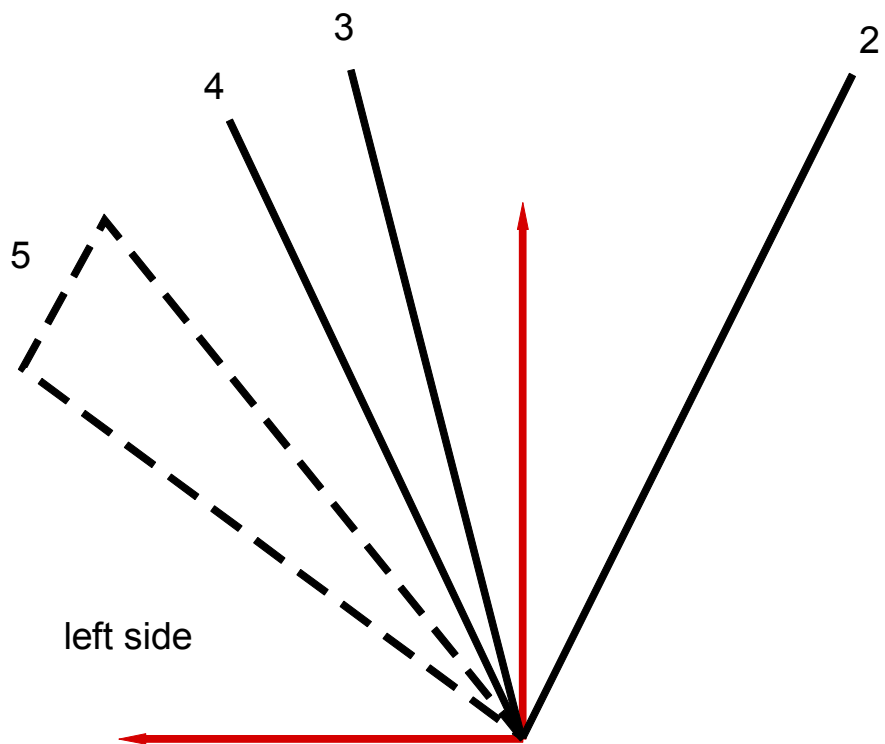

Old Blue / Purple

1 = full rotation

5 = reader bounces under spring pressure
read front of levers

Old Blue / Purple

1 = full rotation

5 = reader bounces under spring pressure
read front of levers